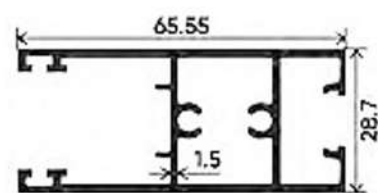

Top View

Two Track Shutter Assemble

Three Track with Mosquito

90° Frame Cutting

90° Shutter Cutting

Slim Interlock SG & DGU

TWO TRACK

TWO TRACK

THREE TRACK

THREE TRACK

SHUTTER

SHUTTER

INTERLOCK

INTERLOCK

SHUTTER

SHUTTER

INTERLOCK

INTERLOCK

TRACK RAIL CLIP

TRACK RAIL CLIP

TRACK RAIL CAP

MOSQUITO CLIP

LOCKING ROD