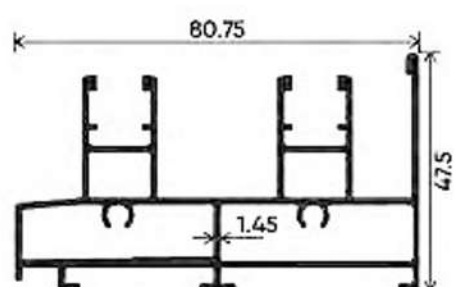

Top View

Two Track Shutter Assemble

Three Track with Mosquito

90° Frame Cutting

90° Shutter Cutting

Slim Interlock SG & DGU

TWO TRACK

TWO TRACK

THREE TRACK

THREE TRACK

SHUTTER

SHUTTER

INTERLOCK

INTERLOCK

SHUTTER

SHUTTER