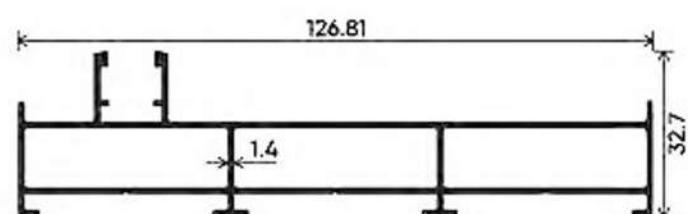

Top View

Two Track Shutter Assemble

Three Track with Mosquito

90° Frame Cutting

90° Shutter Cutting

Slim Interlock SG & DGU

TWO TRACK

TWO TRACK

THREE TRACK

THREE TRACK

SHUTTER

SHUTTER

INTERLOCK

INTERLOCK

SHUTTER

SHUTTER