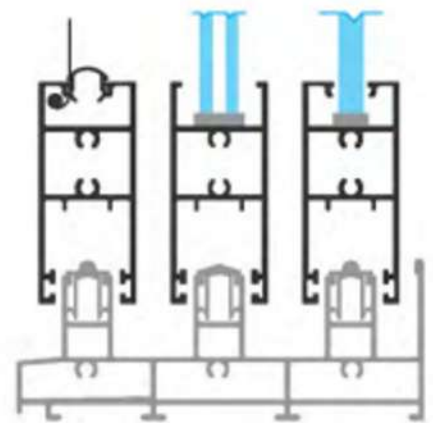

Top View

Two Track Shutter Assemble

Three Track with Mosquito

90° Frame Cutting

90° Shutter Cutting

Slim Interlock SG & DGU

TWO TRACK

TWO TRACK

THREE TRACK

THREE TRACK

SHUTTER

SHUTTER

INTERLOCK

INTERLOCK

SHUTTER

SHUTTER

INTERLOCK

INTERLOCK

TRACK RAIL CLIP

TRACK RAIL CLIP

TRACK RAIL CAP

MOSQUITO CLIP

LOCKING ROD