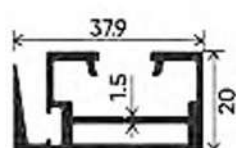

Top View

Two Track Shutter Assemble

Three Track with Mosquito

90° Frame Cutting

90° Shutter Cutting

Slim Interlock SG & DGU

TWO TRACK

TWO TRACK

THREE TRACK

THREE TRACK

SHUTTER

SHUTTER

INTERLOCK

INTERLOCK

SHUTTER

SHUTTER

INTERLOCK

INTERLOCK

TRACK RAIL CLIP

TRACK RAIL CLIP

TRACK RAIL CAP

MOSQUITO CLIP

LOCKING ROD