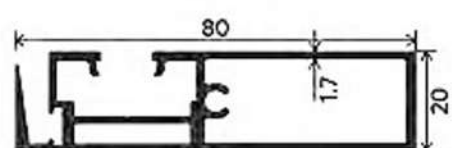

Top View

Two Track Shutter Assemble

Three Track with Mosquito

90° Frame Cutting

90° Shutter Cutting

Slim Interlock SG & DGU

TWO TRACK

TWO TRACK

THREE TRACK

THREE TRACK

SHUTTER

SHUTTER

INTERLOCK

INTERLOCK

SHUTTER

SHUTTER

INTERLOCK

INTERLOCK

TRACK RAIL CLIP

TRACK RAIL CLIP

TRACK RAIL CAP

MOSQUITO CLIP

LOCKING ROD