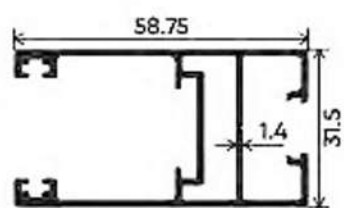

Top View

Two Track Shutter Assemble

Three Track with Mosquito

90° Frame Cutting

90° Shutter Cutting

Slim Interlock SG & DGU

TWO TRACK

TWO TRACK

THREE TRACK

THREE TRACK

SHUTTER

SHUTTER

INTERLOCK

INTERLOCK

SHUTTER

SHUTTER