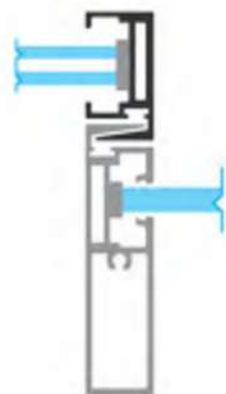

Top View

Two Track Shutter Assemble

Three Track with Mosquito

90° Frame Cutting

90° Shutter Cutting

Slim Interlock SG & DGU

TWO TRACK

TWO TRACK

THREE TRACK

THREE TRACK

SHUTTER

SHUTTER

INTERLOCK

INTERLOCK

SHUTTER

SHUTTER

INTERLOCK

INTERLOCK

TRACK RAIL CLIP

TRACK RAIL CLIP

TRACK RAIL CAP

MOSQUITO CLIP

LOCKING ROD