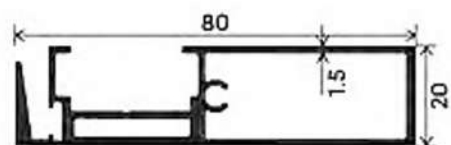

Top View

Two Track Shutter Assemble

Three Track with Mosquito

90° Frame Cutting

90° Shutter Cutting

Slim Interlock SG & DGU

TWO TRACK

TWO TRACK

THREE TRACK

THREE TRACK

SHUTTER

SHUTTER

INTERLOCK

INTERLOCK

SHUTTER

SHUTTER

INTERLOCK

INTERLOCK

TRACK RAIL CLIP

TRACK RAIL CLIP

TRACK RAIL CAP

MOSQUITO CLIP

LOCKING ROD