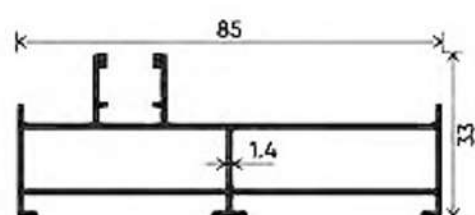

Top View

Two Track Shutter Assemble

Three Track with Mosquito

90° Frame Cutting

90° Shutter Cutting

Slim Interlock SG & DGU

TWO TRACK

TWO TRACK

THREE TRACK

THREE TRACK

SHUTTER

SHUTTER

INTERLOCK

INTERLOCK

SHUTTER

SHUTTER