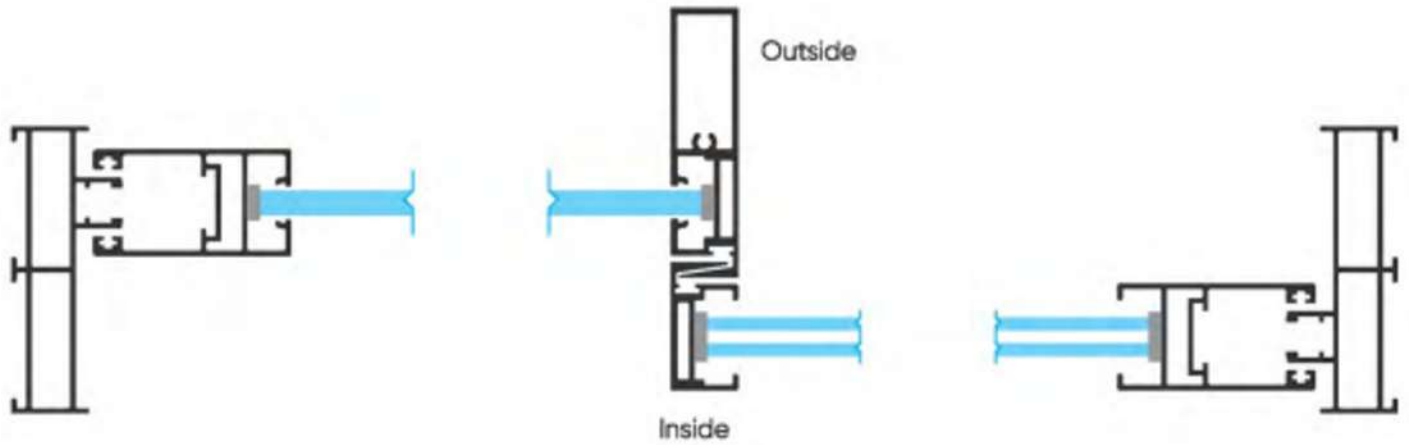

Top View

Two Track Shutter Assemble

Three Track with Mosquito

90° Frame Cutting

90° Shutter Cutting

Slim Interlock SG & DGU

TWO TRACK

TWO TRACK

THREE TRACK

THREE TRACK

SHUTTER

SHUTTER

INTERLOCK

INTERLOCK

SHUTTER

SHUTTER

INTERLOCK

INTERLOCK

TRACK RAIL CLIP

TRACK RAIL CLIP

TRACK RAIL CAP

MOSQUITO CLIP

LOCKING ROD