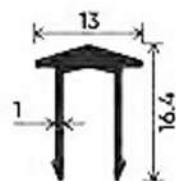

Top View

Two Track Shutter Assemble

Three Track with Mosquito

90° Frame Cutting

90° Shutter Cutting

Slim Interlock SG & DGU

TWO TRACK

TWO TRACK

THREE TRACK

THREE TRACK

SHUTTER

SHUTTER

INTERLOCK

INTERLOCK

SHUTTER

SHUTTER

INTERLOCK

INTERLOCK

TRACK RAIL CLIP

TRACK RAIL CLIP

TRACK RAIL CAP

MOSQUITO CLIP

LOCKING ROD