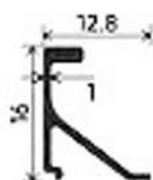

Top View

Side View

TWO TRACK

THREE TRACK

THREE TRACK

THREE TRACK

SHUTTER

SHUTTER

SHUTTER

CLIP

TRACK RAIL CAP

Additional Track

SHUTTER CLIP

GEORGIAN BAR

GEORGIAN BAR

LOCKING ROD