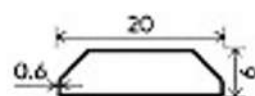

GEORGIAN BAR