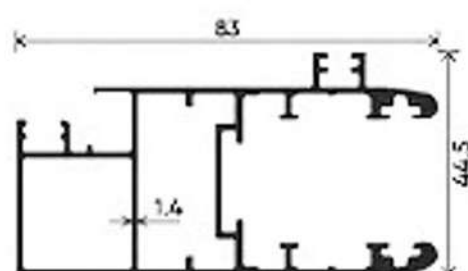

SHUTTER

GEORGIAN BAR