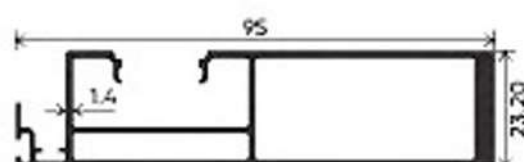

CLIP

GEORGIAN BAR

GEORGIAN BAR