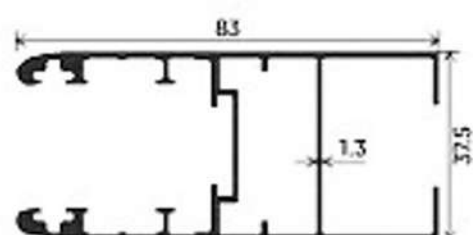

Top View

37mm Two Track Shutter Assemble

22mm Slim Interlock

TWO TRACK

SHUTTER

SHUTTER

CLIP

CLIP