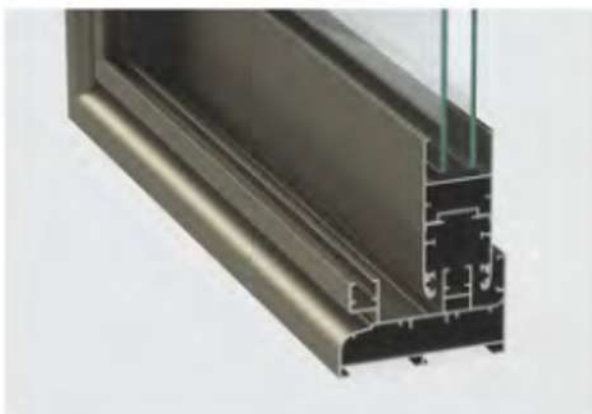

Top View

37mm Two Track Shutter Assemble

22mm Slim Interlock

TWO TRACK

SHUTTER

SHUTTER

CLIP

CLIP

CLIP

SHUTTER

GEORGIAN BAR

GEORGIAN BAR

TRACK RAIL CLIP

TRACK RAIL CLIP

TRACK RAIL CAP