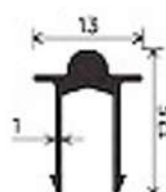

Top View

37mm Two Track Shutter Assemble

22mm Slim Interlock

TWO TRACK

SHUTTER

SHUTTER

CLIP

CLIP

CLIP

SHUTTER

GEORGIAN BAR

GEORGIAN BAR

TRACK RAIL CLIP

TRACK RAIL CLIP

TRACK RAIL CAP