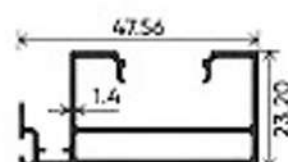

Top View

37mm Two Track Shutter Assemble

22mm Slim Interlock

TWO TRACK

SHUTTER

SHUTTER

CLIP

CLIP