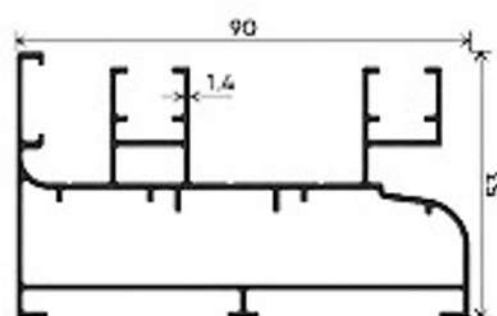

Top View

37mm Two Track Shutter Assemble

22mm Slim Interlock

TWO TRACK

SHUTTER

SHUTTER

CLIP

CLIP