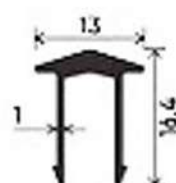

Top View

37mm Two Track Shutter Assemble

22mm Slim Interlock

TWO TRACK

SHUTTER

SHUTTER

CLIP

CLIP

CLIP

SHUTTER

GEORGIAN BAR

GEORGIAN BAR

TRACK RAIL CLIP

TRACK RAIL CLIP

TRACK RAIL CAP