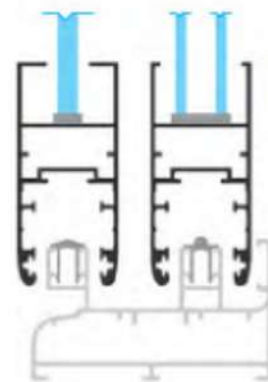

Top View

37mm Two Track Shutter Assemble

22mm Slim Interlock

TWO TRACK

SHUTTER

SHUTTER

CLIP

CLIP

CLIP

SHUTTER

GEORGIAN BAR

GEORGIAN BAR

TRACK RAIL CLIP

TRACK RAIL CLIP

TRACK RAIL CAP