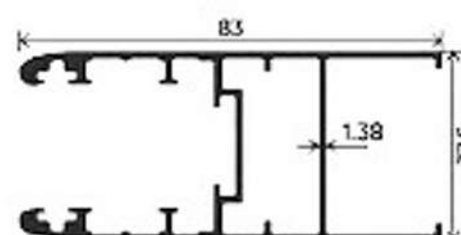

Top View

37mm Two Track Shutter Assemble

22mm Slim Interlock

TWO TRACK

SHUTTER

SHUTTER

CLIP

CLIP