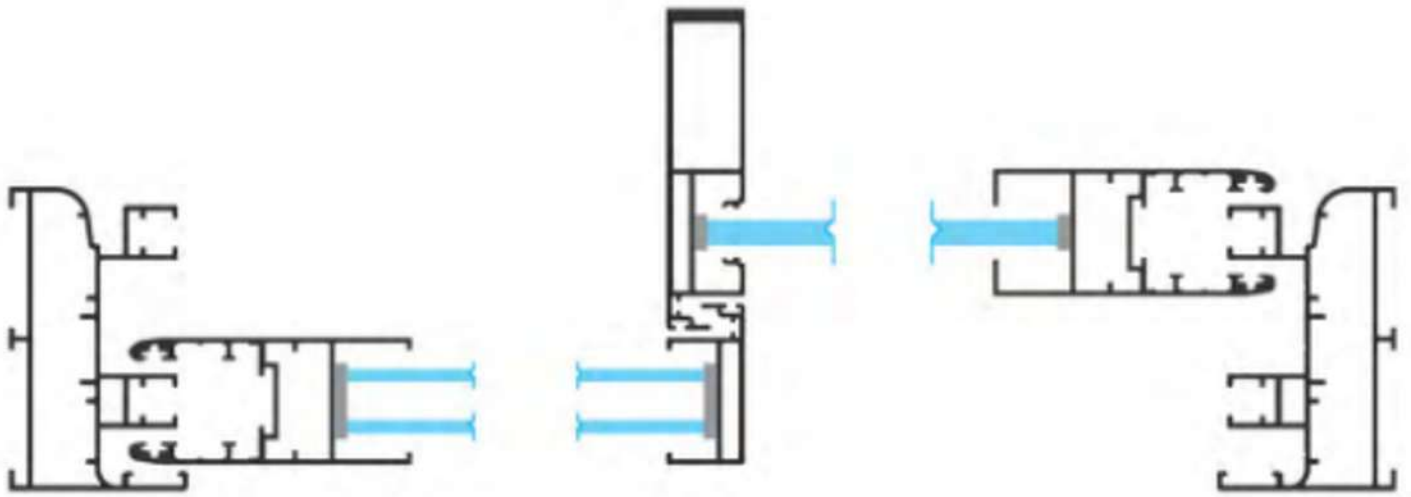

Top View

37mm Two Track Shutter Assemble

22mm Slim Interlock

TWO TRACK

SHUTTER

SHUTTER

CLIP

CLIP

CLIP

SHUTTER

GEORGIAN BAR

GEORGIAN BAR

TRACK RAIL CLIP

TRACK RAIL CLIP

TRACK RAIL CAP