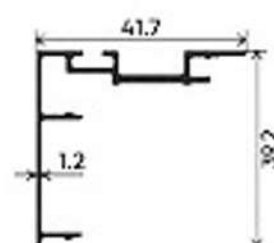

Top View

37mm Two Track Shutter Assemble

22mm Slim Interlock

TWO TRACK

SHUTTER

SHUTTER

CLIP

CLIP

CLIP

SHUTTER

GEORGIAN BAR

GEORGIAN BAR

TRACK RAIL CLIP

TRACK RAIL CLIP

TRACK RAIL CAP