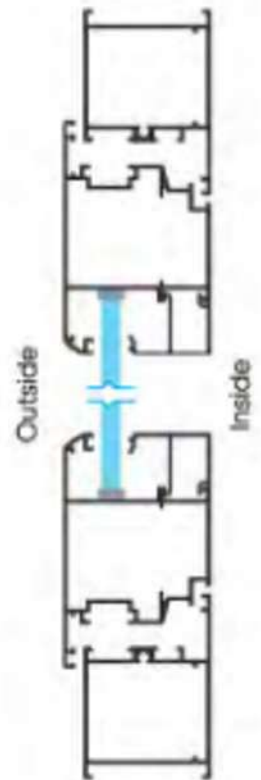

50mm Casement Double Door with Flying Mullion

50mm Casement Windows Fix + Outside Operable

FRAME

SHUTTER

MULLION

FRAME

FRAME

FRAME

FRAME

BOX FRAME

SHUTTER

SHUTTER

MULLION

BOTTOM

MULLION

SHUTTER CLIP