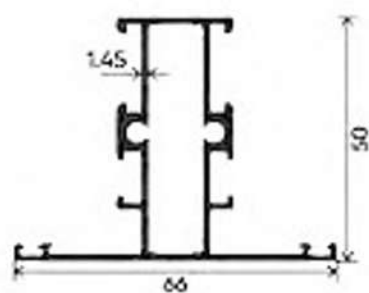

50mm Casement Double Door with Flying Mullion

50mm Casement Windows Fix + Outside Operable

FRAME

SHUTTER

MULLION

FRAME

FRAME

FRAME

CLIP

CLIP

CLIP

ADAPTER

GLASS CLIP

LOCKING ROD