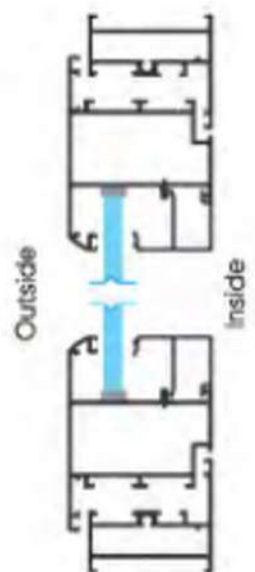

50mm Casement Double Door with Flying Mullion

50mm Casement Windows Fix + Outside Operable

FRAME

SHUTTER

MULLION

FRAME

FRAME

FRAME

FRAME

BOX FRAME

SHUTTER

SHUTTER

MULLION

BOTTOM

MULLION

SHUTTER CLIP

CLIP

CLIP

CLIP

ADAPTER

GLASS CLIP

LOCKING ROD