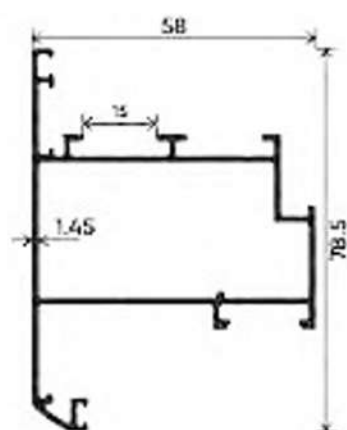

50mm Casement Double Door with Flying Mullion

50mm Casement Windows Fix + Outside Operable

FRAME

SHUTTER

MULLION

FRAME

FRAME

FRAME

FRAME

BOX FRAME

SHUTTER

SHUTTER

MULLION

BOTTOM

MULLION

SHUTTER CLIP