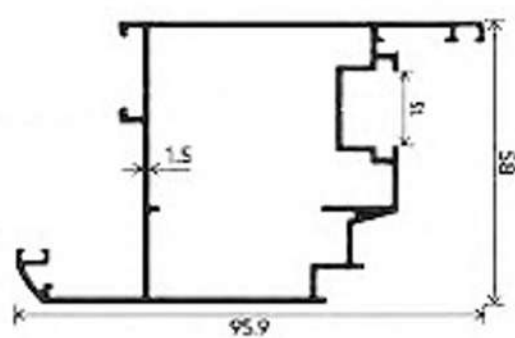

MULLION

SHUTTER