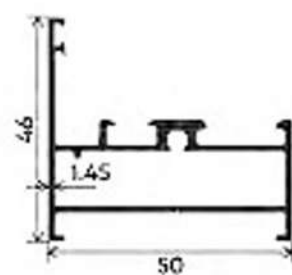

50mm Casement Double Door with Flying Mullion

50mm Casement Windows Fix + Outside Operable

FRAME

SHUTTER

MULLION

FRAME

FRAME

FRAME

FRAME

BOX FRAME

SHUTTER

SHUTTER

MULLION

BOTTOM

MULLION

SHUTTER CLIP

CLIP

CLIP

CLIP

ADAPTER

GLASS CLIP

LOCKING ROD