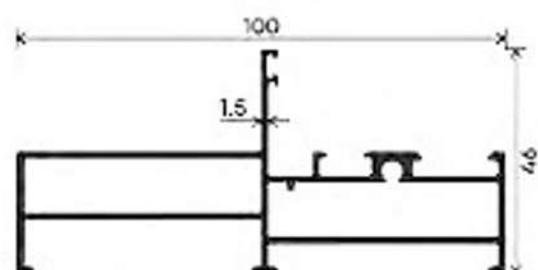

50mm Casement Double Door with Flying Mullion

50mm Casement Windows Fix + Outside Operable

FRAME

SHUTTER

MULLION

FRAME

FRAME

FRAME