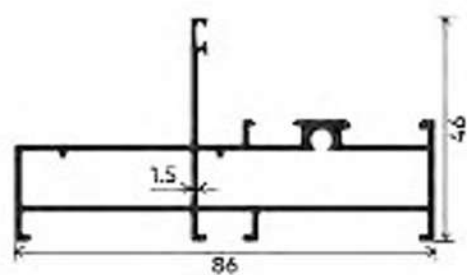

50mm Casement Double Door with Flying Mullion

50mm Casement Windows Fix + Outside Operable

FRAME

SHUTTER

MULLION

FRAME

FRAME

FRAME

CLIP

CLIP

CLIP

ADAPTER

GLASS CLIP

LOCKING ROD