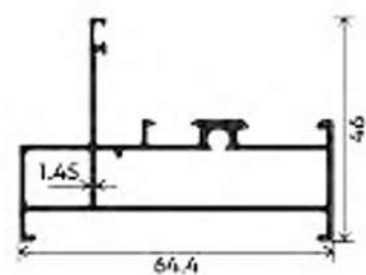

50mm Casement Double Door with Flying Mullion

50mm Casement Windows Fix + Outside Operable

FRAME

SHUTTER

MULLION

FRAME

FRAME

FRAME

FRAME

BOX FRAME

SHUTTER

SHUTTER

MULLION

BOTTOM

MULLION

SHUTTER CLIP

CLIP

CLIP

CLIP

ADAPTER

GLASS CLIP

LOCKING ROD