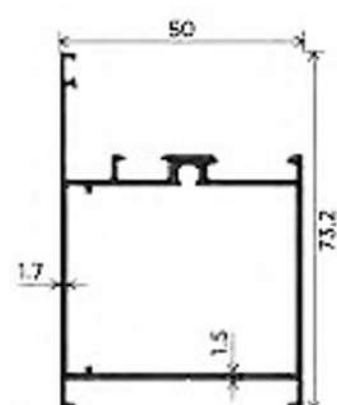

50mm Casement Double Door with Flying Mullion

50mm Casement Windows Fix + Outside Operable

FRAME

SHUTTER

MULLION

FRAME

FRAME

FRAME

FRAME

BOX FRAME

SHUTTER

SHUTTER

MULLION

BOTTOM

MULLION

SHUTTER CLIP