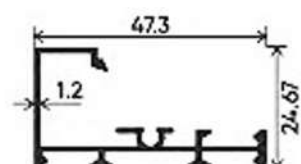

FIXED PROFILE

BOTTOM FOLDING PROFILE

MIDDLE FIXED PROFILE

MIDDLE FOLDING PROFILE

MIDDLE FOLDING CLIP PROFILE

BOTTOM FOLDING CLIP

DOOR TOP & BOTTOM PROFILE

DOOR VERTICAL PROFILE

DOOR FIX PROFILE

DOOR COVER FOR FIXED PROFILE

DOOR TOP & BOTTOM CLIP

L CORNER COVER 25 MM

L CORNER COVER 15 MM

GLASS JOINT