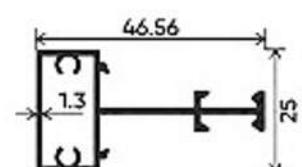

FIXED PROFILE

BOTTOM FOLDING PROFILE

MIDDLE FIXED PROFILE

MIDDLE FOLDING PROFILE

MIDDLE FOLDING CLIP PROFILE

BOTTOM FOLDING CLIP

DOOR TOP & BOTTOM PROFILE

DOOR VERTICAL PROFILE

DOOR FIX PROFILE

DOOR COVER FOR FIXED PROFILE

DOOR TOP & BOTTOM CLIP

L CORNER COVER 25 MM

L CORNER COVER 15 MM

GLASS JOINT