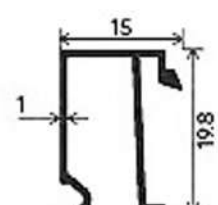

FIXED PROFILE

BOTTOM FOLDING PROFILE

MIDDLE FIXED PROFILE

MIDDLE FOLDING PROFILE

MIDDLE FOLDING CLIP PROFILE

BOTTOM FOLDING CLIP

DOOR TOP & BOTTOM PROFILE

DOOR VERTICAL PROFILE

DOOR FIX PROFILE

DOOR COVER FOR FIXED PROFILE

DOOR TOP & BOTTOM CLIP

L CORNER COVER 25 MM

L CORNER COVER 15 MM

GLASS JOINT