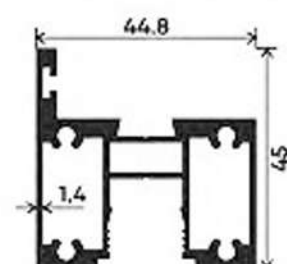

FIXED PROFILE

BOTTOM FOLDING PROFILE

MIDDLE FIXED PROFILE

MIDDLE FOLDING PROFILE

MIDDLE FOLDING CLIP PROFILE

BOTTOM FOLDING CLIP

DOOR TOP & BOTTOM PROFILE

DOOR VERTICAL PROFILE

DOOR FIX PROFILE

DOOR COVER FOR FIXED PROFILE

DOOR TOP & BOTTOM CLIP

L CORNER COVER 25 MM

L CORNER COVER 15 MM

GLASS JOINT