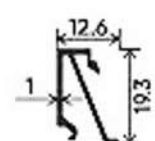

FIXED PROFILE

BOTTOM FOLDING PROFILE

MIDDLE FIXED PROFILE

MIDDLE FOLDING PROFILE

MIDDLE FOLDING CLIP PROFILE

BOTTOM FOLDING CLIP

DOOR TOP & BOTTOM PROFILE

DOOR VERTICAL PROFILE

DOOR FIX PROFILE

DOOR COVER FOR FIXED PROFILE

DOOR TOP & BOTTOM CLIP

L CORNER COVER 25 MM

L CORNER COVER 15 MM

GLASS JOINT