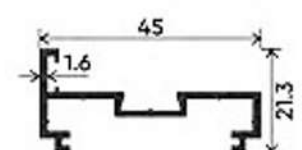

FIXED PROFILE

BOTTOM FOLDING PROFILE

MIDDLE FIXED PROFILE

MIDDLE FOLDING PROFILE

MIDDLE FOLDING CLIP PROFILE

BOTTOM FOLDING CLIP

DOOR TOP & BOTTOM PROFILE

DOOR VERTICAL PROFILE

DOOR FIX PROFILE

DOOR COVER FOR FIXED PROFILE

DOOR TOP & BOTTOM CLIP

L CORNER COVER 25 MM

L CORNER COVER 15 MM

GLASS JOINT