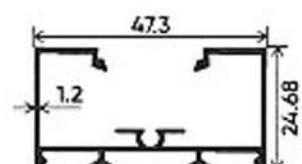

FIXED PROFILE

BOTTOM FOLDING PROFILE

MIDDLE FIXED PROFILE

MIDDLE FOLDING PROFILE

MIDDLE FOLDING CLIP PROFILE

BOTTOM FOLDING CLIP

DOOR TOP & BOTTOM PROFILE

DOOR VERTICAL PROFILE

DOOR FIX PROFILE

DOOR COVER FOR FIXED PROFILE

DOOR TOP & BOTTOM CLIP

L CORNER COVER 25 MM

L CORNER COVER 15 MM

GLASS JOINT