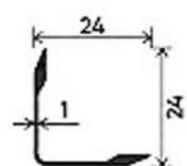

FIXED PROFILE

BOTTOM FOLDING PROFILE

MIDDLE FIXED PROFILE

MIDDLE FOLDING PROFILE

MIDDLE FOLDING CLIP PROFILE

BOTTOM FOLDING CLIP

DOOR TOP & BOTTOM PROFILE

DOOR VERTICAL PROFILE

DOOR FIX PROFILE

DOOR COVER FOR FIXED PROFILE

DOOR TOP & BOTTOM CLIP

L CORNER COVER 25 MM

L CORNER COVER 15 MM

GLASS JOINT