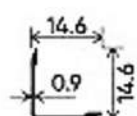

DOOR FIX PROFILE

DOOR COVER FOR FIXED PROFILE

DOOR TOP & BOTTOM CLIP

L CORNER COVER 25 MM

L CORNER COVER 15 MM

GLASS JOINT