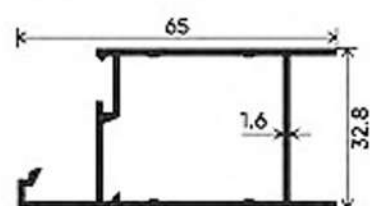

FIXED PROFILE

BOTTOM FOLDING PROFILE

MIDDLE FIXED PROFILE

MIDDLE FOLDING PROFILE

MIDDLE FOLDING CLIP PROFILE

BOTTOM FOLDING CLIP

DOOR TOP & BOTTOM PROFILE

DOOR VERTICAL PROFILE

DOOR FIX PROFILE

DOOR COVER FOR FIXED PROFILE

DOOR TOP & BOTTOM CLIP

L CORNER COVER 25 MM

L CORNER COVER 15 MM

GLASS JOINT