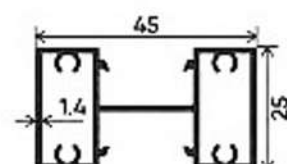

FIXED PROFILE

BOTTOM FOLDING PROFILE

MIDDLE FIXED PROFILE

MIDDLE FOLDING PROFILE

MIDDLE FOLDING CLIP PROFILE

BOTTOM FOLDING CLIP

DOOR TOP & BOTTOM PROFILE

DOOR VERTICAL PROFILE

DOOR FIX PROFILE

DOOR COVER FOR FIXED PROFILE

DOOR TOP & BOTTOM CLIP

L CORNER COVER 25 MM

L CORNER COVER 15 MM

GLASS JOINT