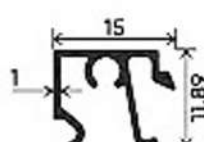

FIXED PROFILE

BOTTOM FOLDING PROFILE

MIDDLE FIXED PROFILE

MIDDLE FOLDING PROFILE

MIDDLE FOLDING CLIP PROFILE

BOTTOM FOLDING CLIP

DOOR TOP & BOTTOM PROFILE

DOOR VERTICAL PROFILE

DOOR FIX PROFILE

DOOR COVER FOR FIXED PROFILE

DOOR TOP & BOTTOM CLIP

L CORNER COVER 25 MM

L CORNER COVER 15 MM

GLASS JOINT