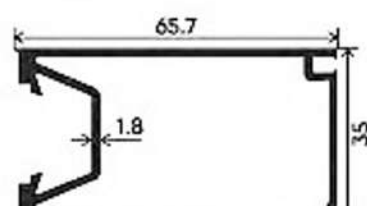

FIXED PROFILE

BOTTOM FOLDING PROFILE

MIDDLE FIXED PROFILE

MIDDLE FOLDING PROFILE

MIDDLE FOLDING CLIP PROFILE

BOTTOM FOLDING CLIP

DOOR TOP & BOTTOM PROFILE

DOOR VERTICAL PROFILE

DOOR FIX PROFILE

DOOR COVER FOR FIXED PROFILE

DOOR TOP & BOTTOM CLIP

L CORNER COVER 25 MM

L CORNER COVER 15 MM

GLASS JOINT