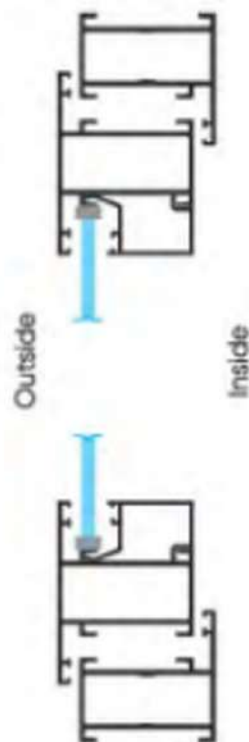

40mm Casement Windows With Flying Mullion with Grill

40mm Casement Windows With Flying Mullion

ECO FRAME OUTER

ECO LONG FRAME

BOX FRAME

ECO MULLION

SHUTTER

KPA MULLION

SHUTTER

SHUTTER

SHUTTER

MIDDLE SECTION

SHUTTER

MOSQUITO CLIP

ECO GLASS CLIP

INTERLOCK CLIP