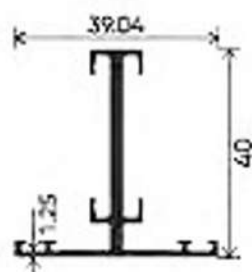

FLY MULLION

ADAPTOR

ECO CLIP

FRAME

SHUTTER

LOCKING ROD

MULLION

FRAME