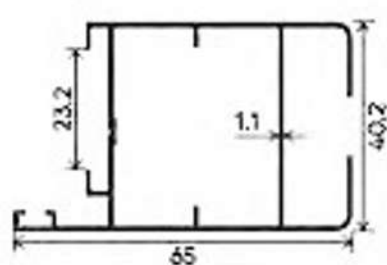

MOSQUITO CLIP

SHUTTER