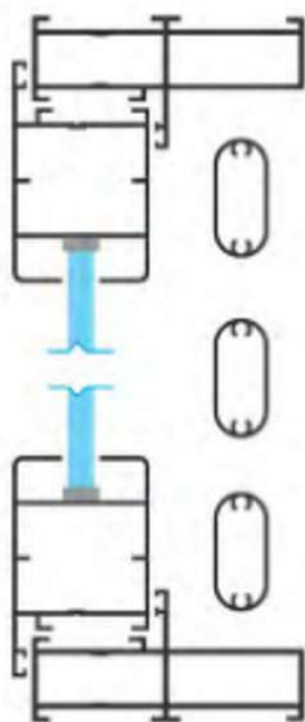

40mm Casement Windows With Flying Mullion with Grill

40mm Casement Windows With Flying Mullion

ECO FRAME OUTER

ECO LONG FRAME

BOX FRAME

ECO MULLION

SHUTTER

KPA MULLION

SHUTTER

SHUTTER

SHUTTER

MIDDLE SECTION

SHUTTER

MOSQUITO CLIP

ECO GLASS CLIP

INTERLOCK CLIP