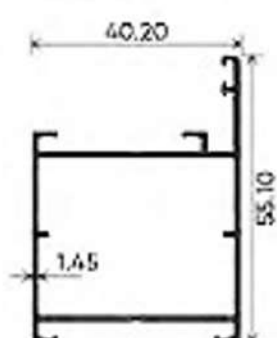

40mm Casement Windows With Flying Mullion with Grill

40mm Casement Windows With Flying Mullion

ECO FRAME OUTER

ECO LONG FRAME

BOX FRAME

ECO MULLION

SHUTTER

KPA MULLION