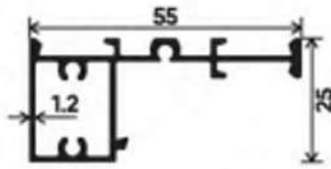

FIXED PROFILE

BOTTOM FOLDING PROFILE

MIDDLE FOLDING PROFILE

MIDDLE FOLDING CLIP PROFILE

COVER PLATE PROFILE

DOOR COVER FOR FIXED PROFILE

BOTTOM FOLDING CLIP

L CORNER COVER 25 MM

L CORNER COVER 15 MM

GLASS JOINT

GLASS JOINT