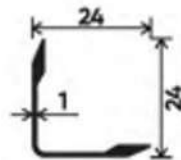

FIXED PROFILE

BOTTOM FOLDING PROFILE

MIDDLE FOLDING PROFILE

MIDDLE FOLDING CLIP PROFILE

COVER PLATE PROFILE

DOOR COVER FOR FIXED PROFILE

BOTTOM FOLDING CLIP

L CORNER COVER 25 MM

L CORNER COVER 15 MM

GLASS JOINT

GLASS JOINT