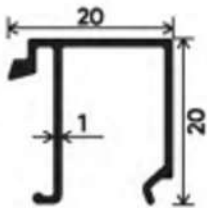

FIXED PROFILE

BOTTOM FOLDING PROFILE

MIDDLE FOLDING PROFILE

MIDDLE FOLDING CLIP PROFILE

COVER PLATE PROFILE

DOOR COVER FOR FIXED PROFILE

BOTTOM FOLDING CLIP

L CORNER COVER 25 MM

L CORNER COVER 15 MM

GLASS JOINT

GLASS JOINT