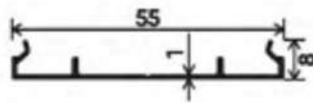

FIXED PROFILE

BOTTOM FOLDING PROFILE

MIDDLE FOLDING PROFILE

MIDDLE FOLDING CLIP PROFILE

COVER PLATE PROFILE

DOOR COVER FOR FIXED PROFILE

BOTTOM FOLDING CLIP

L CORNER COVER 25 MM

L CORNER COVER 15 MM

GLASS JOINT

GLASS JOINT