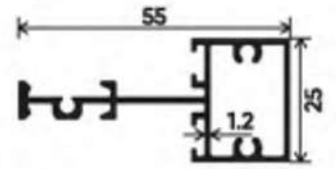

FIXED PROFILE

BOTTOM FOLDING PROFILE

MIDDLE FOLDING PROFILE

MIDDLE FOLDING CLIP PROFILE

COVER PLATE PROFILE

DOOR COVER FOR FIXED PROFILE

BOTTOM FOLDING CLIP

L CORNER COVER 25 MM

L CORNER COVER 15 MM

GLASS JOINT

GLASS JOINT