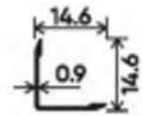

FIXED PROFILE

BOTTOM FOLDING PROFILE

MIDDLE FOLDING PROFILE

MIDDLE FOLDING CLIP PROFILE

COVER PLATE PROFILE

DOOR COVER FOR FIXED PROFILE

BOTTOM FOLDING CLIP

L CORNER COVER 25 MM

L CORNER COVER 15 MM

GLASS JOINT

GLASS JOINT