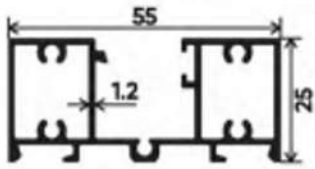

FIXED PROFILE

BOTTOM FOLDING PROFILE

MIDDLE FOLDING PROFILE

MIDDLE FOLDING CLIP PROFILE

COVER PLATE PROFILE

DOOR COVER FOR FIXED PROFILE

BOTTOM FOLDING CLIP

L CORNER COVER 25 MM

L CORNER COVER 15 MM

GLASS JOINT

GLASS JOINT