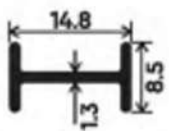

FIXED PROFILE

BOTTOM FOLDING PROFILE

MIDDLE FOLDING PROFILE

MIDDLE FOLDING CLIP PROFILE

COVER PLATE PROFILE

DOOR COVER FOR FIXED PROFILE

BOTTOM FOLDING CLIP

L CORNER COVER 25 MM

L CORNER COVER 15 MM

GLASS JOINT

GLASS JOINT