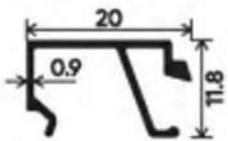

FIXED PROFILE

BOTTOM FOLDING PROFILE

MIDDLE FOLDING PROFILE

MIDDLE FOLDING CLIP PROFILE

COVER PLATE PROFILE

DOOR COVER FOR FIXED PROFILE

BOTTOM FOLDING CLIP

L CORNER COVER 25 MM

L CORNER COVER 15 MM

GLASS JOINT

GLASS JOINT