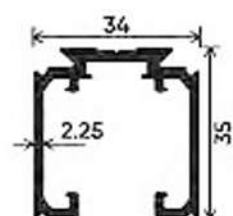

1+1

Fixed Panel

Sliding Door

1.8 MTR

Interlock

VERTICAL PROFILE

HORIZONTAL PROFILE

MIDDLE PROFILE

ELEVATION PROFILE

MIDDLE PROFILE

VERTICAL PROFILE WITH INTERLOCKING

TOP RAIL SLIDING PROFILE

TOP RAIL SLIDING PROFILE COVER

TOP RAIL SLIDING PROFILE

TOP RAIL SLIDING PROFILE COVER

Grid Choices