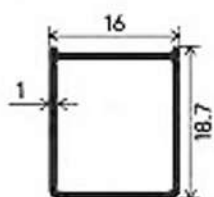

Sliding Door

Sliding Door

Fixed Panel

3.8 MTR

2+1

Fixed Panel

Sliding Door

2.8 MTR

1+1

Fixed Panel

Sliding Door

1.8 MTR

Interlock

VERTICAL PROFILE

HORIZONTAL PROFILE

MIDDLE PROFILE

ELEVATION PROFILE

MIDDLE PROFILE

VERTICAL PROFILE WITH INTERLOCKING

TOP RAIL SLIDING PROFILE

TOP RAIL SLIDING PROFILE COVER

TOP RAIL SLIDING PROFILE

TOP RAIL SLIDING PROFILE COVER

Grid Choices