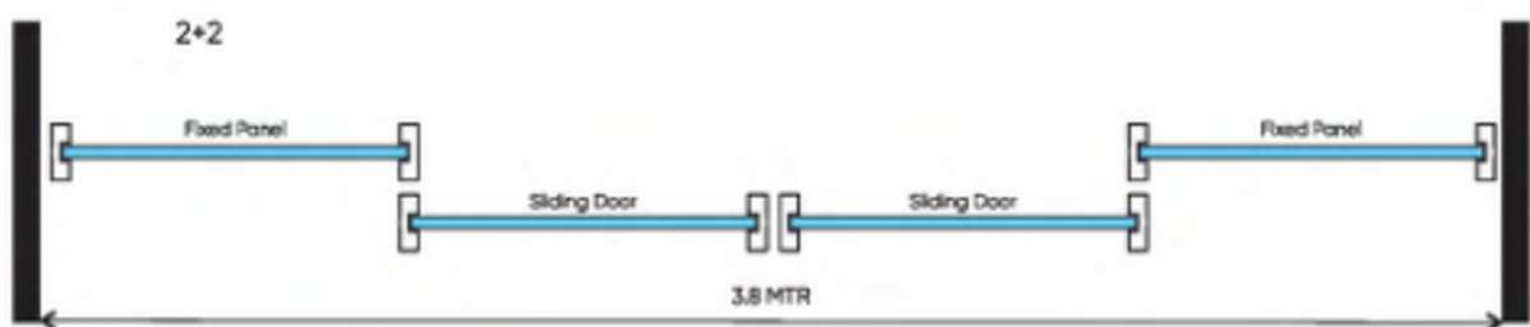

Sliding Door

Sliding Door

Fixed Panel

3.8 MTR

2+1

Fixed Panel

Sliding Door

2.8 MTR

1+1

Fixed Panel

Sliding Door

1.8 MTR

Interlock

VERTICAL PROFILE

HORIZONTAL PROFILE

MIDDLE PROFILE

ELEVATION PROFILE

MIDDLE PROFILE

VERTICAL PROFILE WITH INTERLOCKING

TOP RAIL SLIDING PROFILE

TOP RAIL SLIDING PROFILE COVER

TOP RAIL SLIDING PROFILE

TOP RAIL SLIDING PROFILE COVER

Grid Choices