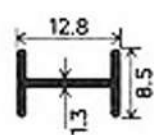

GLASS JOINT