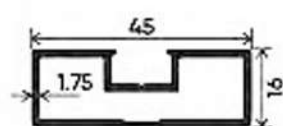

Sliding Door

Sliding Door

Fixed Panel

3.8 MTR

2+1

Fixed Panel

Sliding Door

2.8 MTR

1+1

Fixed Panel

Sliding Door

1.8 MTR

Interlock

VERTICAL PROFILE

HORIZONTAL PROFILE

MIDDLE PROFILE

ELEVATION PROFILE

MIDDLE PROFILE

VERTICAL PROFILE WITH INTERLOCKING

TOP RAIL SLIDING PROFILE

TOP RAIL SLIDING PROFILE COVER

TOP RAIL SLIDING PROFILE

TOP RAIL SLIDING PROFILE COVER

Grid Choices