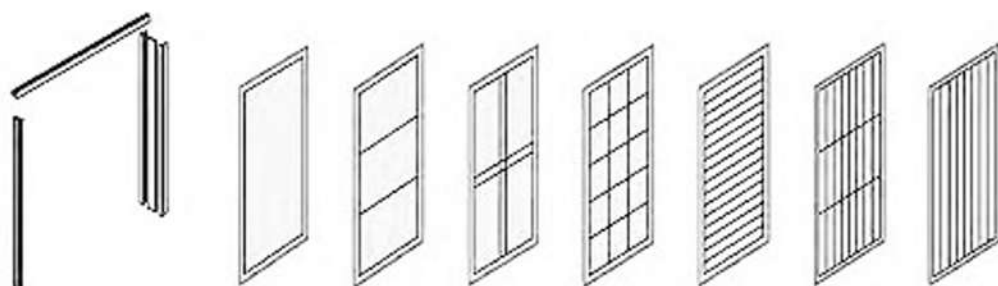

1+1

Fixed Panel

Sliding Door

1.8 MTR

Interlock

VERTICAL PROFILE

HORIZONTAL PROFILE

MIDDLE PROFILE

ELEVATION PROFILE

MIDDLE PROFILE

VERTICAL PROFILE WITH INTERLOCKING

TOP RAIL SLIDING PROFILE

TOP RAIL SLIDING PROFILE COVER

TOP RAIL SLIDING PROFILE

TOP RAIL SLIDING PROFILE COVER

Grid Choices