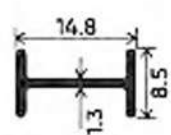

GLASS JOINT