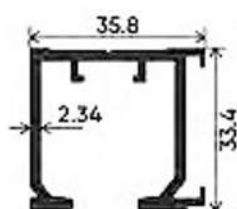

Sliding Door

Sliding Door

Fixed Panel

3.8 MTR

2+1

Fixed Panel

Sliding Door

2.8 MTR

1+1

Fixed Panel

Sliding Door

1.8 MTR

Interlock

VERTICAL PROFILE

HORIZONTAL PROFILE

MIDDLE PROFILE

ELEVATION PROFILE

MIDDLE PROFILE

VERTICAL PROFILE WITH INTERLOCKING

TOP RAIL SLIDING PROFILE

TOP RAIL SLIDING PROFILE COVER

TOP RAIL SLIDING PROFILE

TOP RAIL SLIDING PROFILE COVER

Grid Choices