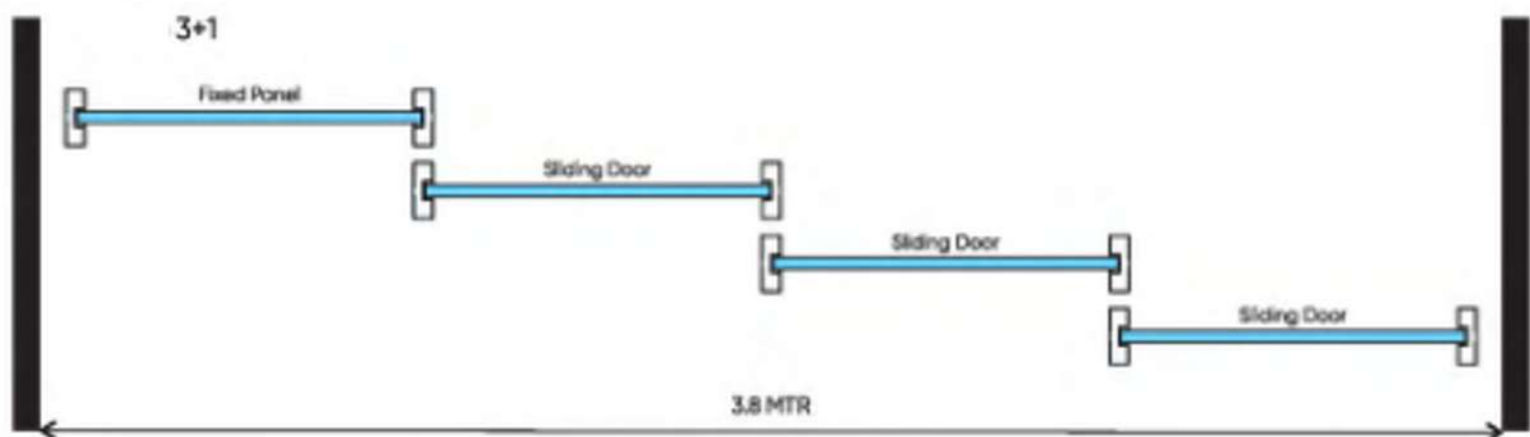

Sliding Door

Sliding Door

Fixed Panel

3.8 MTR

2+1

Fixed Panel

Sliding Door

2.8 MTR

1+1

Fixed Panel

Sliding Door

1.8 MTR

Interlock

VERTICAL PROFILE

HORIZONTAL PROFILE

MIDDLE PROFILE

ELEVATION PROFILE

MIDDLE PROFILE

VERTICAL PROFILE WITH INTERLOCKING

TOP RAIL SLIDING PROFILE

TOP RAIL SLIDING PROFILE COVER

TOP RAIL SLIDING PROFILE

TOP RAIL SLIDING PROFILE COVER

Grid Choices