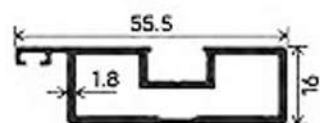

Sliding Door

Sliding Door

Fixed Panel

3.8 MTR

2+1

Fixed Panel

Sliding Door

2.8 MTR

1+1

Fixed Panel

Sliding Door

1.8 MTR

Interlock

VERTICAL PROFILE

HORIZONTAL PROFILE

MIDDLE PROFILE

ELEVATION PROFILE

MIDDLE PROFILE

VERTICAL PROFILE WITH INTERLOCKING

TOP RAIL SLIDING PROFILE

TOP RAIL SLIDING PROFILE COVER

TOP RAIL SLIDING PROFILE

TOP RAIL SLIDING PROFILE COVER

Grid Choices