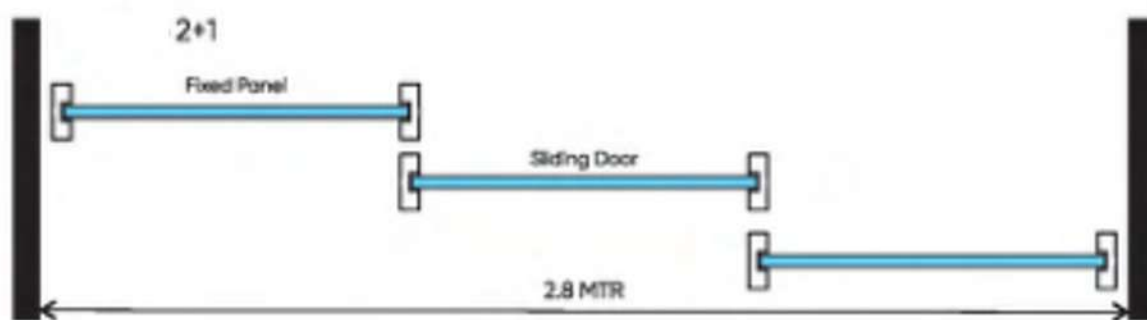

Sliding Door

Sliding Door

Fixed Panel

3.8 MTR

2+1

Fixed Panel

Sliding Door

2.8 MTR

1+1

Fixed Panel

Sliding Door

1.8 MTR

Interlock

VERTICAL PROFILE

HORIZONTAL PROFILE

MIDDLE PROFILE