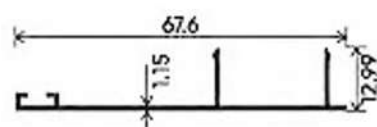

1+1

Fixed Panel

Sliding Door

1.8 MTR

Interlock

VERTICAL PROFILE

HORIZONTAL PROFILE

MIDDLE PROFILE

ELEVATION PROFILE

MIDDLE PROFILE

VERTICAL PROFILE WITH INTERLOCKING

TOP RAIL SLIDING PROFILE

TOP RAIL SLIDING PROFILE COVER

TOP RAIL SLIDING PROFILE

TOP RAIL SLIDING PROFILE COVER

Grid Choices