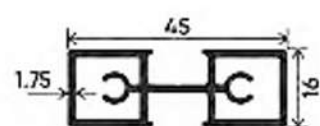

1+1

Fixed Panel

Sliding Door

1.8 MTR

Interlock

VERTICAL PROFILE

HORIZONTAL PROFILE

MIDDLE PROFILE

ELEVATION PROFILE

MIDDLE PROFILE

VERTICAL PROFILE WITH INTERLOCKING

TOP RAIL SLIDING PROFILE

TOP RAIL SLIDING PROFILE COVER

TOP RAIL SLIDING PROFILE

TOP RAIL SLIDING PROFILE COVER

Grid Choices