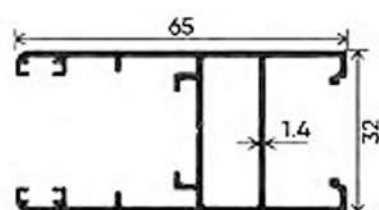

Top View

Side View

TWO TRACK

THREE TRACK

TWO TRACK

THREE TRACK

FOUR TRACK

Additional Track

SHUTTER

SHUTTER

SHUTTER

INTERLOCK CLIP

SHUTTER

SHUTTER CLIP

SHUTTER

INTERLOCK

TRACK RAIL CLIP

TRACK RAIL CAP

MOSQUITO CLIP

LOCKING ROD

32mm Two Track Four Shutter Assembly (Center Opening)