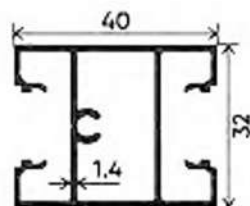

Top View

Side View

TWO TRACK

THREE TRACK

TWO TRACK

THREE TRACK

FOUR TRACK

Additional Track

SHUTTER

SHUTTER

SHUTTER

INTERLOCK CLIP

SHUTTER

SHUTTER CLIP

SHUTTER

INTERLOCK

SHUTTER

REDUCER CLIP

MIDDLE SECTION

MIDDLE SECTION

CLIP

GEORGIAN BAR

GEORGIAN BAR

TRACK RAIL CLIP

TRACK RAIL CLIP

TRACK RAIL CAP

MOSQUITO CLIP

LOCKING ROD

32mm Two Track Four Shutter Assembly (Center Opening)