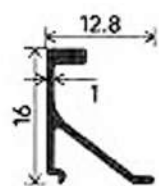

Top View

Side View

TWO TRACK

THREE TRACK

TWO TRACK

THREE TRACK

FOUR TRACK

Additional Track

SHUTTER

SHUTTER

SHUTTER

INTERLOCK CLIP

SHUTTER

SHUTTER CLIP

SHUTTER

INTERLOCK

SHUTTER

REDUCER CLIP

MIDDLE SECTION

MIDDLE SECTION

CLIP

GEORGIAN BAR

GEORGIAN BAR

TRACK RAIL CLIP

TRACK RAIL CLIP

TRACK RAIL CAP

MOSQUITO CLIP

LOCKING ROD

32mm Two Track Four Shutter Assembly (Center Opening)