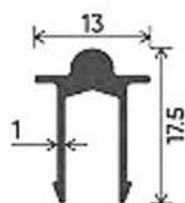

Top View

Side View

TWO TRACK

THREE TRACK

TWO TRACK

THREE TRACK

FOUR TRACK

Additional Track

SHUTTER

REDUCER CLIP

MIDDLE SECTION

MIDDLE SECTION

CLIP

GEORGIAN BAR

GEORGIAN BAR

TRACK RAIL CLIP

TRACK RAIL CLIP

TRACK RAIL CAP

MOSQUITO CLIP

LOCKING ROD

32mm Two Track Four Shutter Assembly (Center Opening)