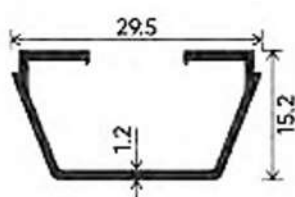

Top View

Side View

TWO TRACK

THREE TRACK

TWO TRACK

THREE TRACK

FOUR TRACK

Additional Track

SHUTTER

SHUTTER

SHUTTER

INTERLOCK CLIP

SHUTTER

SHUTTER CLIP

SHUTTER

INTERLOCK

SHUTTER

REDUCER CLIP

MIDDLE SECTION

MIDDLE SECTION

CLIP

GEORGIAN BAR

GEORGIAN BAR

TRACK RAIL CLIP

TRACK RAIL CLIP

TRACK RAIL CAP

MOSQUITO CLIP

LOCKING ROD

32mm Two Track Four Shutter Assembly (Center Opening)