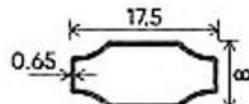

SHUTTER

REDUCER CLIP

MIDDLE SECTION

MIDDLE SECTION

CLIP

GEORGIAN BAR

GEORGIAN BAR

TRACK RAIL CLIP

TRACK RAIL CLIP

TRACK RAIL CAP

MOSQUITO CLIP

LOCKING ROD

32mm Two Track Four Shutter Assembly (Center Opening)