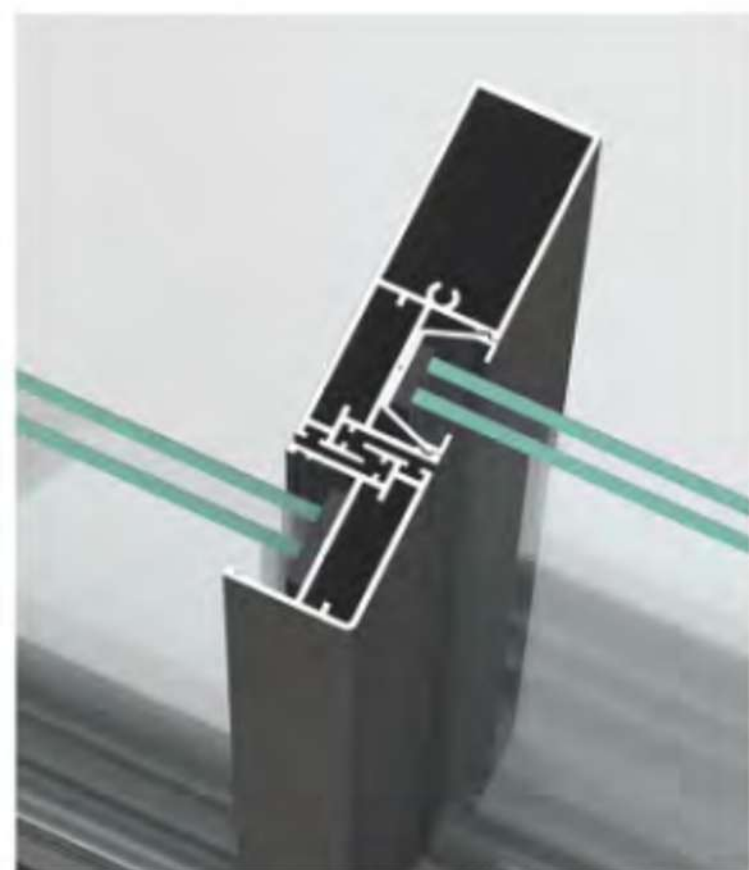

Top View

Side View

TWO TRACK

THREE TRACK

TWO TRACK

THREE TRACK

FOUR TRACK

Additional Track

SHUTTER

SHUTTER

SHUTTER

INTERLOCK CLIP

SHUTTER

SHUTTER CLIP

SHUTTER

INTERLOCK

SHUTTER

REDUCER CLIP

MIDDLE SECTION

MIDDLE SECTION

CLIP

GEORGIAN BAR

GEORGIAN BAR

TRACK RAIL CLIP

TRACK RAIL CLIP

TRACK RAIL CAP

MOSQUITO CLIP

LOCKING ROD

32mm Two Track Four Shutter Assembly (Center Opening)