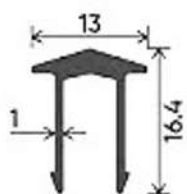

SHUTTER

REDUCER CLIP

MIDDLE SECTION

MIDDLE SECTION

CLIP

GEORGIAN BAR

GEORGIAN BAR

TRACK RAIL CLIP

TRACK RAIL CLIP

TRACK RAIL CAP

MOSQUITO CLIP

LOCKING ROD

32mm Two Track Four Shutter Assembly (Center Opening)