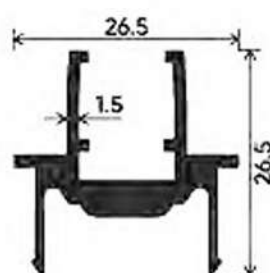

Top View

Side View

TWO TRACK

THREE TRACK

TWO TRACK

THREE TRACK

FOUR TRACK

Additional Track

SHUTTER

REDUCER CLIP

MIDDLE SECTION

MIDDLE SECTION

CLIP

GEORGIAN BAR

GEORGIAN BAR

TRACK RAIL CLIP

TRACK RAIL CLIP

TRACK RAIL CAP

MOSQUITO CLIP

LOCKING ROD

32mm Two Track Four Shutter Assembly (Center Opening)