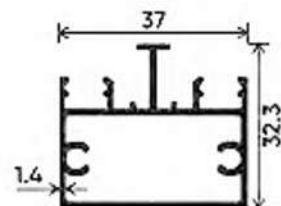

Top View

Side View

TWO TRACK

THREE TRACK

TWO TRACK

THREE TRACK

FOUR TRACK

Additional Track

SHUTTER

REDUCER CLIP

MIDDLE SECTION

MIDDLE SECTION

CLIP

GEORGIAN BAR

GEORGIAN BAR

TRACK RAIL CLIP

TRACK RAIL CLIP

TRACK RAIL CAP

MOSQUITO CLIP

LOCKING ROD

32mm Two Track Four Shutter Assembly (Center Opening)