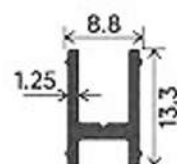

Top View

Side View

TWO TRACK

THREE TRACK

TWO TRACK

THREE TRACK

FOUR TRACK

Additional Track

SHUTTER

REDUCER CLIP

MIDDLE SECTION

MIDDLE SECTION

CLIP

GEORGIAN BAR

GEORGIAN BAR

TRACK RAIL CLIP

TRACK RAIL CLIP

TRACK RAIL CAP

MOSQUITO CLIP

LOCKING ROD

32mm Two Track Four Shutter Assembly (Center Opening)