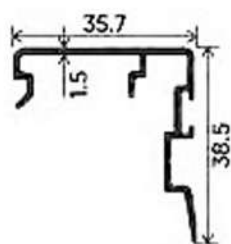

Top View

Side View

TWO TRACK

THREE TRACK

TWO TRACK

THREE TRACK

FOUR TRACK

Additional Track

SHUTTER

SHUTTER

SHUTTER

INTERLOCK CLIP

SHUTTER

SHUTTER CLIP

SHUTTER

INTERLOCK

SHUTTER

REDUCER CLIP

MIDDLE SECTION

MIDDLE SECTION

CLIP

GEORGIAN BAR

GEORGIAN BAR

TRACK RAIL CLIP

TRACK RAIL CLIP

TRACK RAIL CAP

MOSQUITO CLIP

LOCKING ROD

32mm Two Track Four Shutter Assembly (Center Opening)