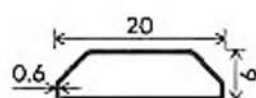

SHUTTER

REDUCER CLIP

MIDDLE SECTION

MIDDLE SECTION

CLIP

GEORGIAN BAR

GEORGIAN BAR

TRACK RAIL CLIP

TRACK RAIL CLIP

TRACK RAIL CAP

MOSQUITO CLIP

LOCKING ROD

32mm Two Track Four Shutter Assembly (Center Opening)