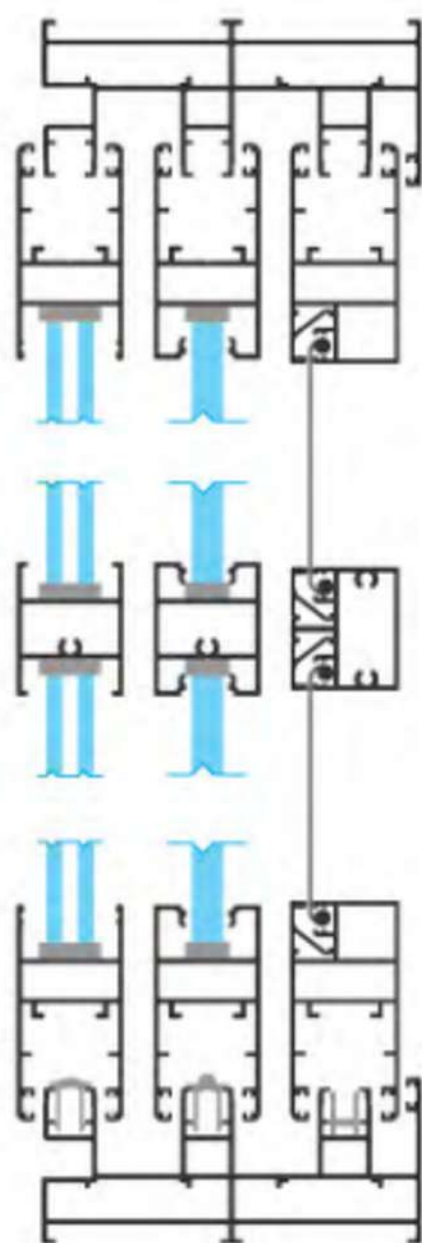

Top View

Side View

TWO TRACK

THREE TRACK

TWO TRACK

THREE TRACK

FOUR TRACK

Additional Track

SHUTTER

SHUTTER

SHUTTER

INTERLOCK CLIP

SHUTTER

SHUTTER CLIP

SHUTTER

INTERLOCK

SHUTTER

REDUCER CLIP

MIDDLE SECTION

MIDDLE SECTION

CLIP

GEORGIAN BAR

GEORGIAN BAR

TRACK RAIL CLIP

TRACK RAIL CLIP

TRACK RAIL CAP

MOSQUITO CLIP

LOCKING ROD

32mm Two Track Four Shutter Assembly (Center Opening)