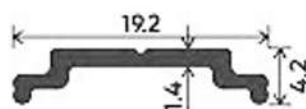

Top View

Side View

TWO TRACK

THREE TRACK

TWO TRACK

THREE TRACK

FOUR TRACK

Additional Track

SHUTTER

REDUCER CLIP

MIDDLE SECTION

MIDDLE SECTION

CLIP

GEORGIAN BAR

GEORGIAN BAR

TRACK RAIL CLIP

TRACK RAIL CLIP

TRACK RAIL CAP

MOSQUITO CLIP

LOCKING ROD

32mm Two Track Four Shutter Assembly (Center Opening)