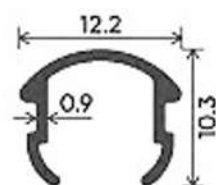

Top View

Side View

TWO TRACK

THREE TRACK

TWO TRACK

THREE TRACK

FOUR TRACK

Additional Track

SHUTTER

REDUCER CLIP

MIDDLE SECTION

MIDDLE SECTION

CLIP

GEORGIAN BAR

GEORGIAN BAR

TRACK RAIL CLIP

TRACK RAIL CLIP

TRACK RAIL CAP

MOSQUITO CLIP

LOCKING ROD

32mm Two Track Four Shutter Assembly (Center Opening)