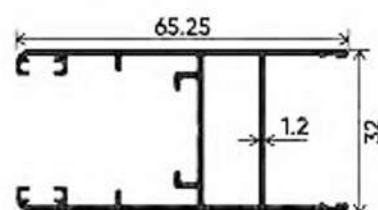

Top View

Side View

TWO TRACK

THREE TRACK

TWO TRACK

THREE TRACK

FOUR TRACK

Additional Track

SHUTTER

SHUTTER

SHUTTER

INTERLOCK CLIP

SHUTTER

SHUTTER CLIP

SHUTTER

INTERLOCK

TRACK RAIL CLIP

TRACK RAIL CAP

MOSQUITO CLIP

LOCKING ROD

32mm Two Track Four Shutter Assembly (Center Opening)