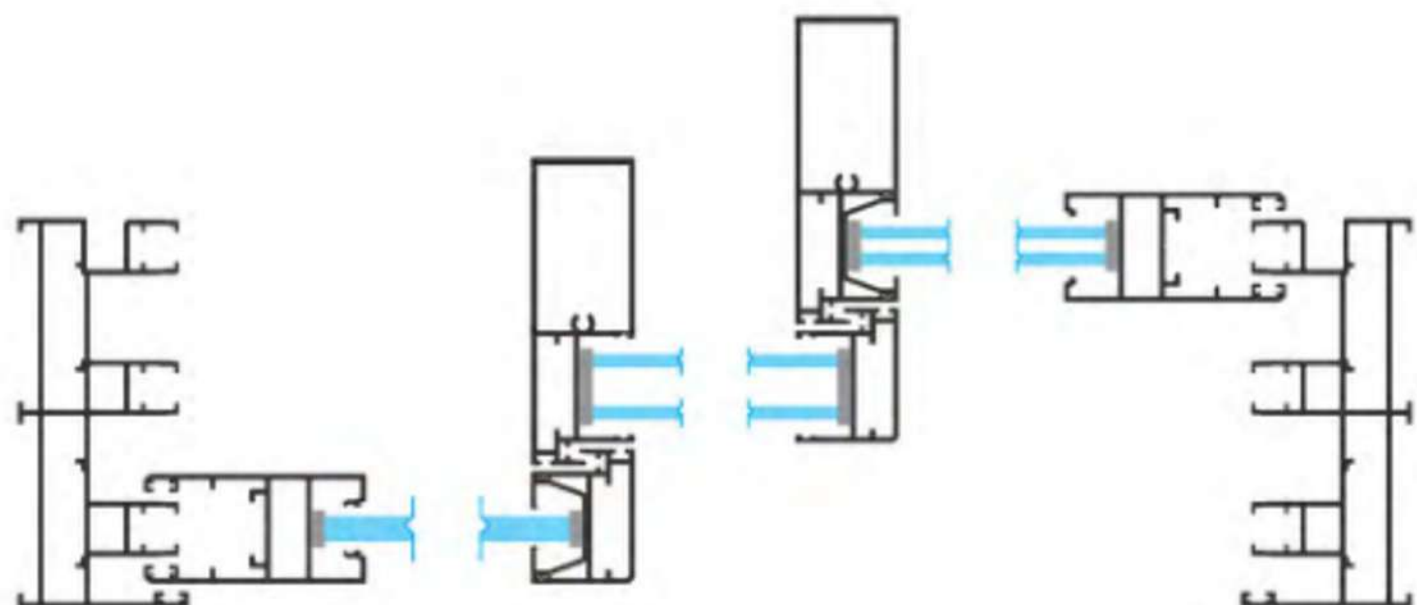

Top View

Side View

TWO TRACK

THREE TRACK

TWO TRACK

THREE TRACK

FOUR TRACK

Additional Track

SHUTTER

SHUTTER

SHUTTER

INTERLOCK CLIP

SHUTTER

SHUTTER CLIP

SHUTTER

INTERLOCK

SHUTTER

REDUCER CLIP

MIDDLE SECTION

MIDDLE SECTION

CLIP

GEORGIAN BAR

GEORGIAN BAR

TRACK RAIL CLIP

TRACK RAIL CLIP

TRACK RAIL CAP

MOSQUITO CLIP

LOCKING ROD

32mm Two Track Four Shutter Assembly (Center Opening)