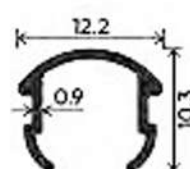

SHUTTER

CLIP

CLIP

MOSQUITO CLIP

ANGLE

ROUND TUBE

GRILL SUPPORT

SHUTTER