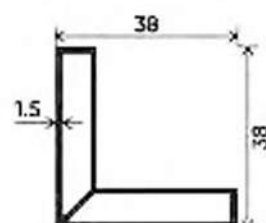

SHUTTER

CLIP

CLIP

MOSQUITO CLIP

ANGLE

ROUND TUBE

GRILL SUPPORT

SHUTTER