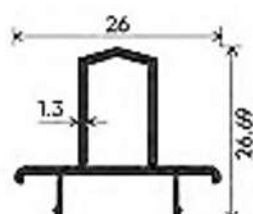

SHUTTER

CLIP

CLIP

MOSQUITO CLIP

ANGLE

ROUND TUBE

GRILL SUPPORT

SHUTTER