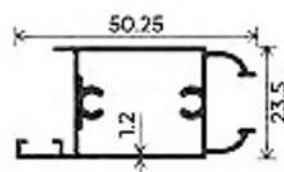

SHUTTER

CLIP

CLIP

MOSQUITO CLIP

ANGLE

ROUND TUBE

GRILL SUPPORT

SHUTTER